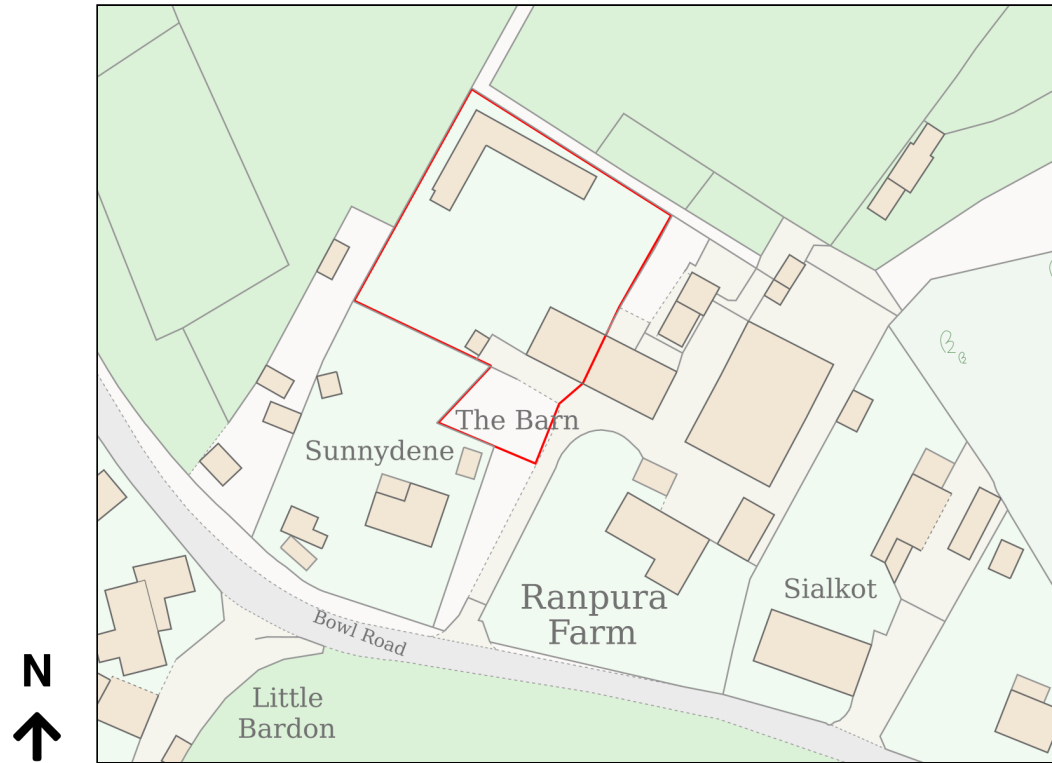

# Location Plan

Site Address: The Barn, Ranpura Farm, Bowl Road, Charing, TN27 0HB

Date Produced: 31-Oct-2025

Scale: 1:1250 @A4

Planning Portal Reference: PP-14453677v1