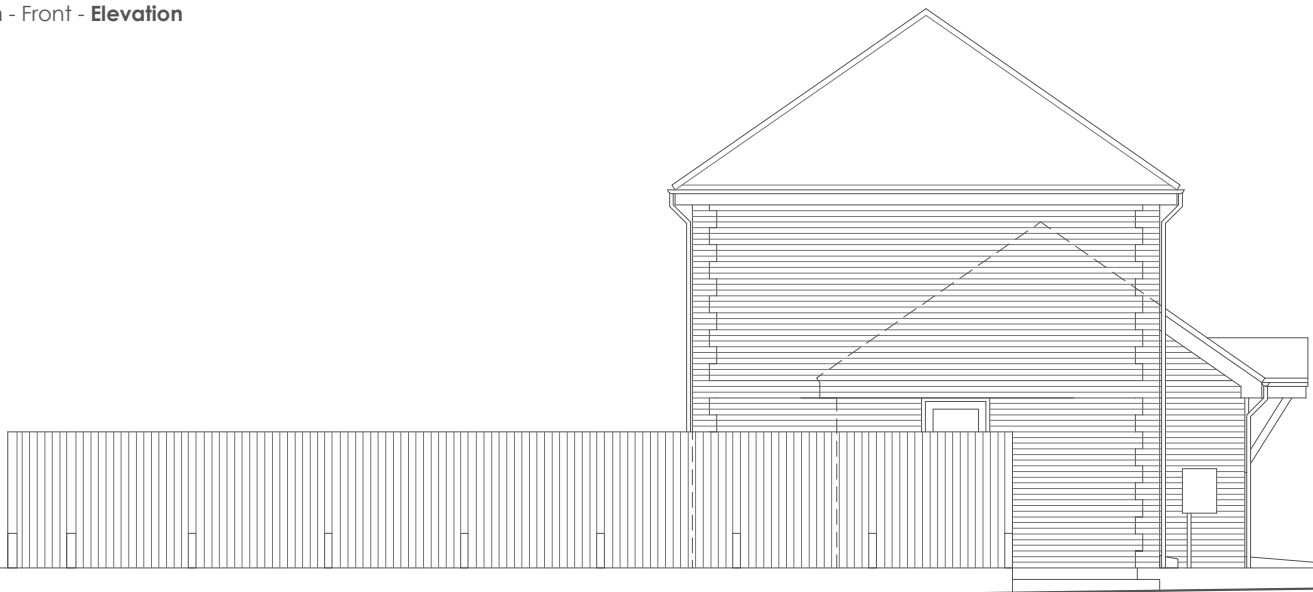

North - Front - Elevation

East - Side - Elevation - From Road

East - Side - Elevation - From Garden

Project: **Single storey side + rear extension + conversion of garage @ 9 Mount View, Orchard Heights, Ashford, TN25 4QE**
 Drawing Name: **Elevations - Existing**
 Drawing Number: **8** Revision -
 Scale **1:100@A4**
 Date: **10.09.25**