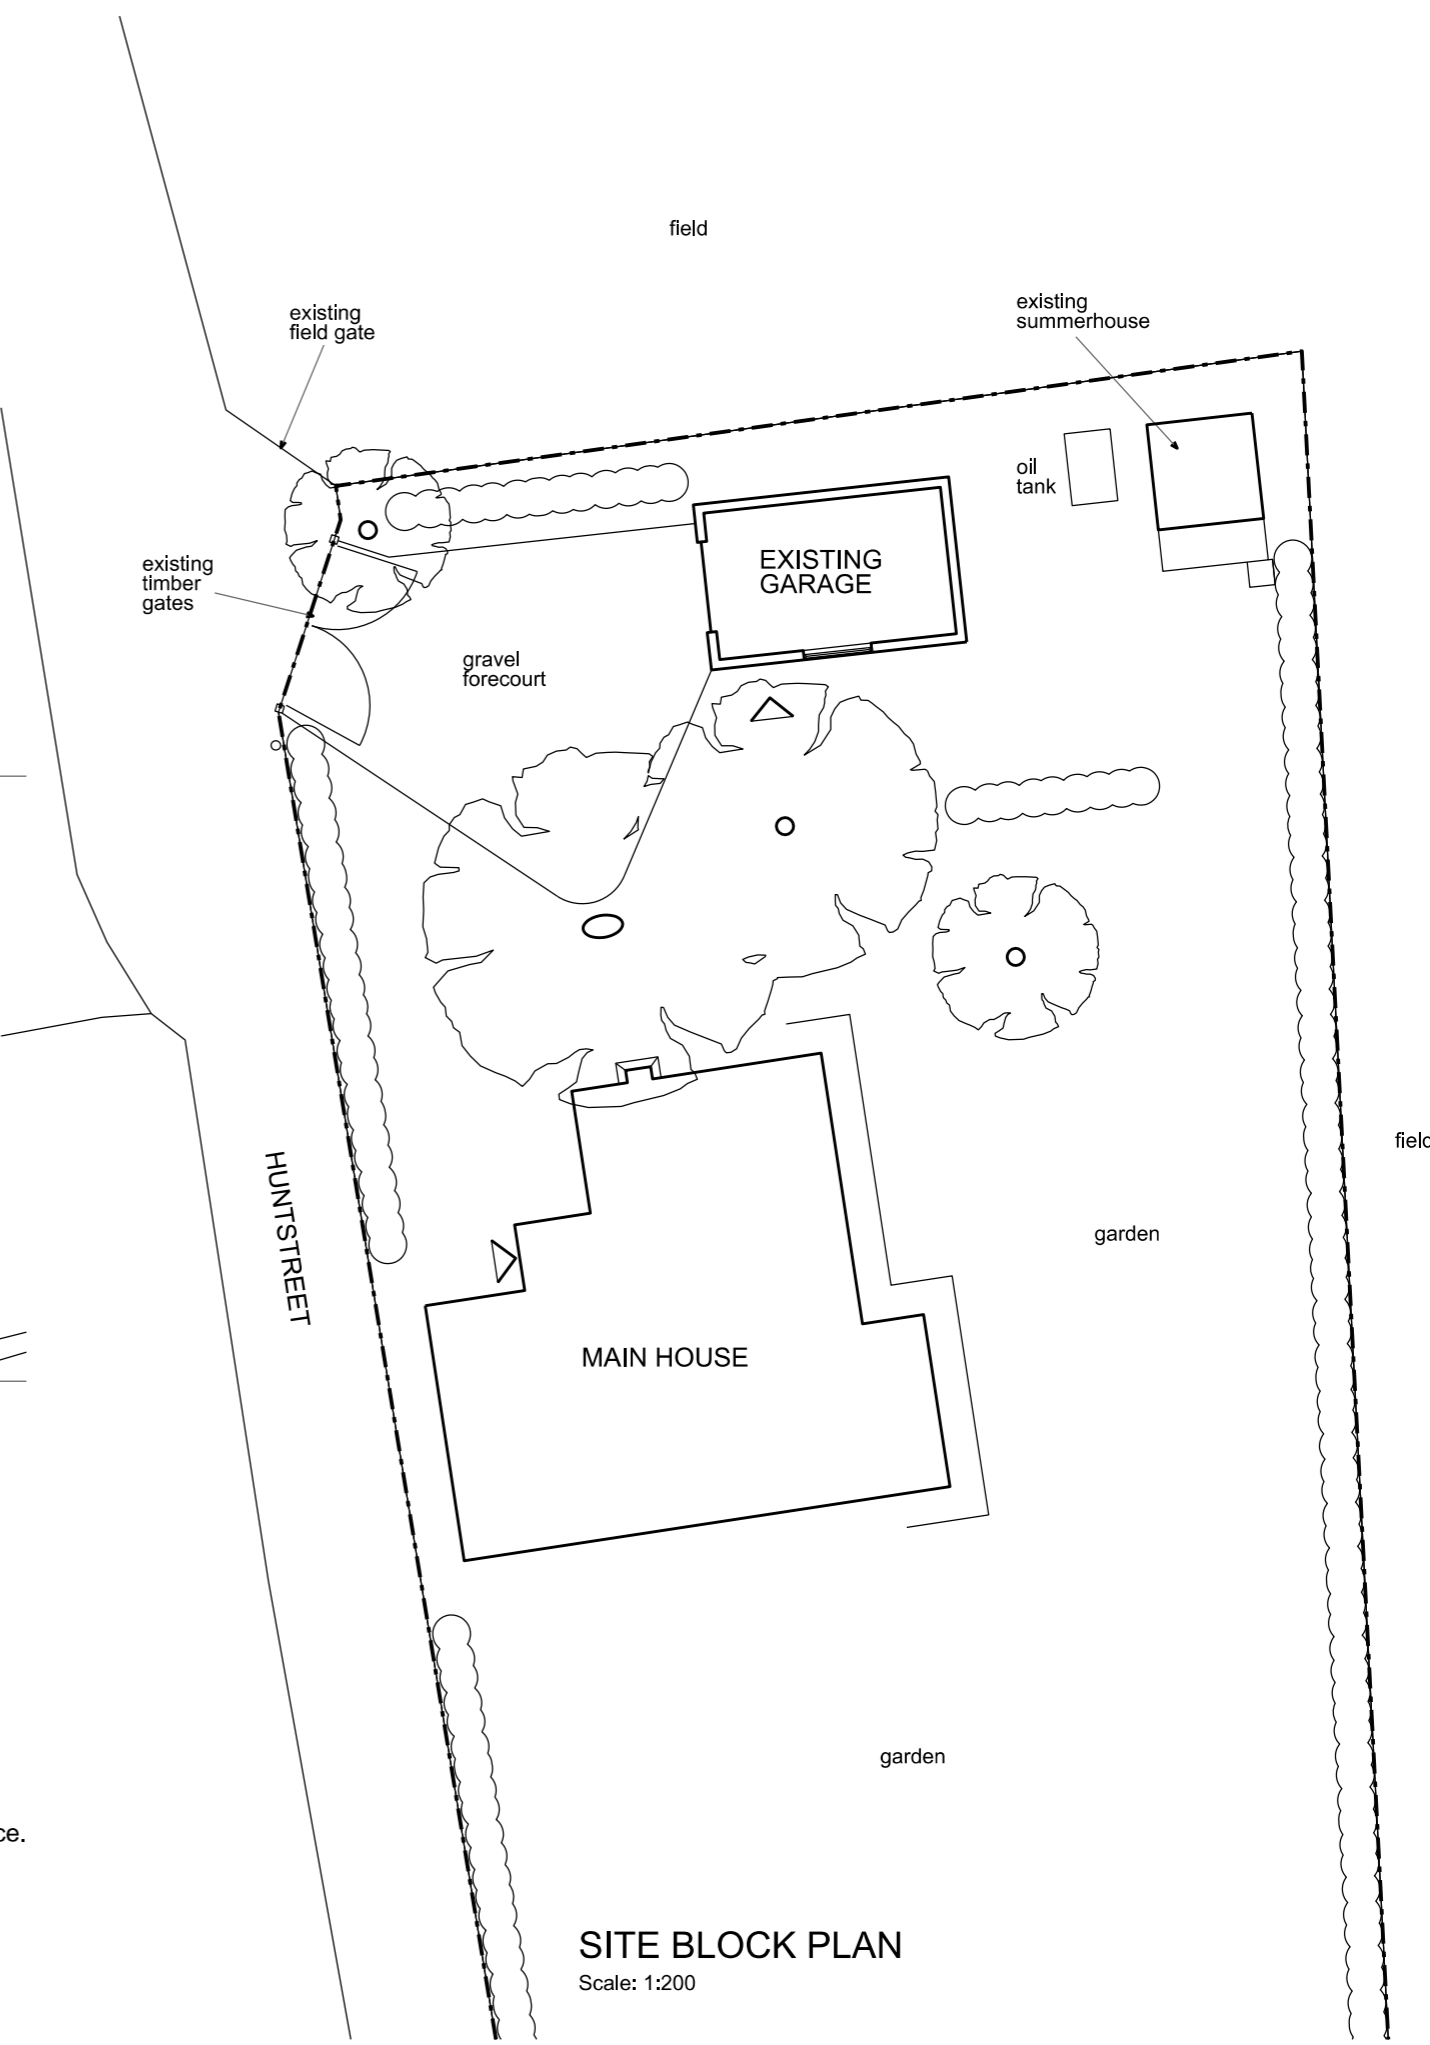

Crown Copyright and database rights 2025. OS AC0000814278 National Map Centre. Purchased 15/01/2025 1 year licence.

SITE LOCATION PLAN

Scale: 1:1250

SITE BLOCK PLAN

Scale: 1:200

Revision:

Huntstreet Cottage, Crundale
 Mr & Mrs White

Proposed Annex
 Existing Site Plans

Date: 18/07/2023 Drawing No: 2301/100
 Scale: 1:1250 & 1:200 @ A3 (1:50 @ A1)