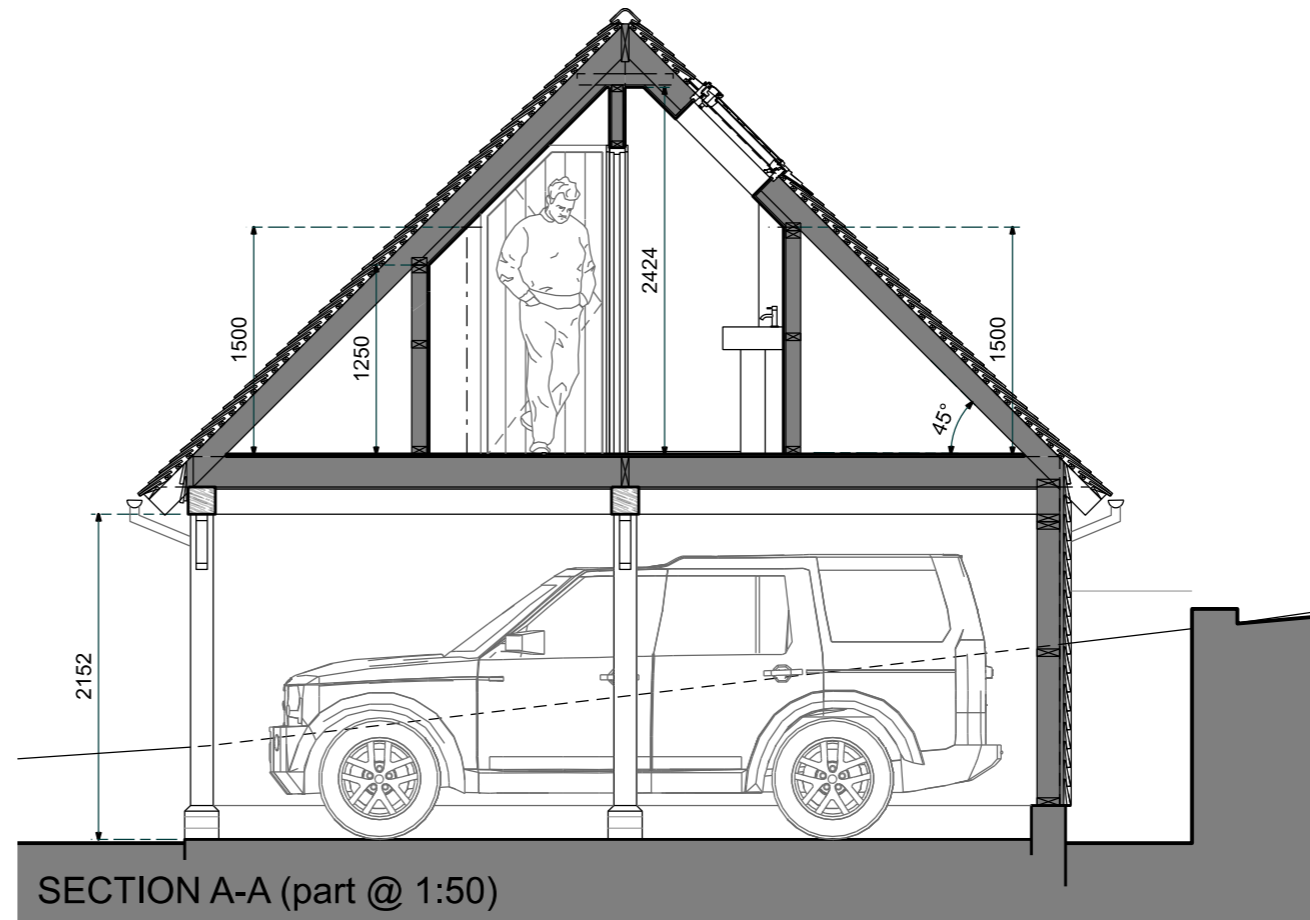

PROPOSED SECTION A-A

SECTION A-A (part @ 1:50)

Revision:

Huntstreet Cottage, Crundale
 Mr & Mrs White

Proposed Annex
 Proposed Sections

NB: Sheet drawn at A3 at 1:100 scale.
 When printed at 200% scale = 1:50.
 Date: 15/02/2024 Drawing No: 2301/304
 Scale: 1:100 @ A3 (1:50 @ A1)